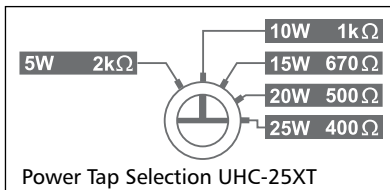

- Ahuja high quality, weather proof horn speakers are compact, light weight, rugged and moulded in tough ABS plastic.
- The specifications and construction of these are similar to the low impedance horn speakers. These models have been provided with 100V line matching transformers with multiple taps/impedance easily selectable by changing the rotary switch at the rear of the sealed assembly.
- These 100V models are ideal for installations where long speaker cables are used, to avoid power loss in the cables.
- Rectangular models are particularly suitable for areas where directivity of sound is of importance.
- They meet European Union regulations and comply with low voltage directive standard EN 60065. Degree of protection IP 66 is provided against foreign particles such as dust and jets of water, thus making them ideal for outdoor use.

Ideal for Paging Systems... Siren & Alarm Systems... Traffic & Crowd Control by Police...
Indoor & Outdoor Applications... Publicity... Parking Lots... High Noise Areas...

SPECIFICATIONS	UHC-30XT	UHC-25XT	UHC-15XT	SUH-40XT	SUH-25XT	SUH-15XT
INPUT POWER	30W RMS/45W Max.	25W RMS/38W Max.	15W RMS/23W Max.	40W RMS/60W Max.	25W RMS/38W Max.	15W RMS/23W Max.
POWER TAPS	30/25/20/15/10/5W	25/20/15/10/5W	15/10/5/2.5W	40/30/20/10/5W	25/20/15/10/5W	15/10/5/2.5W
IMPEDANCE	330/400/500/670/ 1k/2kΩ	400/500/670/ 1k/2kΩ	670/1k/2k/4kΩ	250/330/500/ 1k/2kΩ	400/500/670/ 1k/2kΩ	670/1k/2k/4kΩ
FREQ. RESPONSE	240-10,000Hz	250-10,000Hz	275-7,000Hz	180-7,000Hz	250-10,000Hz	275-7,000Hz
SPL at 1kHz	108dB/1W/1m 123dB/30W/1m	108dB/1W/1m 122dB/25W/1m	106dB/1W/1m 118dB/15W/1m	112.5dB/1W/1m 128.5dB/40W/1m	108dB/1W/1m 122dB/25W/1m	106dB/1W/1m 118dB/15W/1m
DIMENSIONS	ø313 (L315) mm	ø274 (L310) mm	ø205 (L270) mm	400 x 200 (L422) mm	300 x 180 (L315) mm	250 x 145 (L293) mm
WEIGHT	2.39kg	2.34kg	1.78kg	3.90kg	2.42kg	1.89kg
MATERIAL	ABS	ABS	ABS	ABS	ABS	ABS